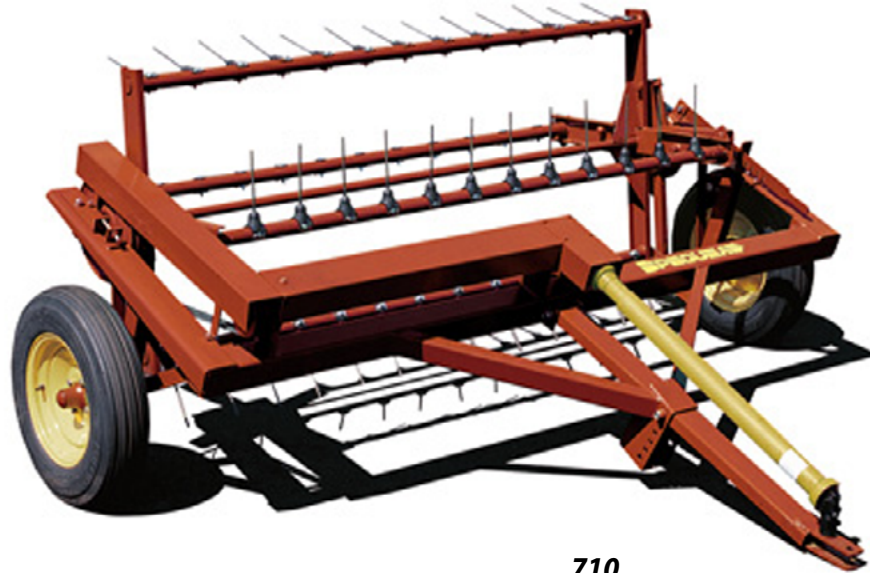

Fluffer Tedders

PEQUEA

New Holland, PA 17557 • 717-354-4343 • www.pequea.com

Fluffer Tedders

The Pequea Fluffer Tedder's unique action gently lifts and releases hay with minimum damage to leaves. Labor saving, it allows you to aerate hay as a last step before baling or chopping. The Fluffer Tedder gives you better control over how your hay dries no matter how you put it up and allows air to move through your hay for faster drying so the cure is uniform. This is an all-around ideal unit for farmers who insists on high-quality forage.

710

710 | 910

- 7' (710) or 9' (910) tedding width
- Ground Drive or PTO
- 8 Adjustable reel settings
- Dependable double belt drive
- Rubber mounted finger action
- Unique cam mechanism adjusts tine angle as bars turn
- Tines gently lift and release forage
- Minimizes damage to the chopper heads from stones picked up during raking

Specifications	710	910
Tedding Width	7'	9'
PTO Drive	Yes	Yes
Ground Drive	Yes	Yes
Overall Height	4'2"	4'2"
Overall Width	9'10"	9'10"
Overall Length	8'6"	8'6"
Weight	705 lbs	850 lbs
Wheels	15" x 5"	15" x 5"
Hubs	4 Bolt	4 Bolt
Ball Bearings	Yes	Yes
Number of Tine	50	64