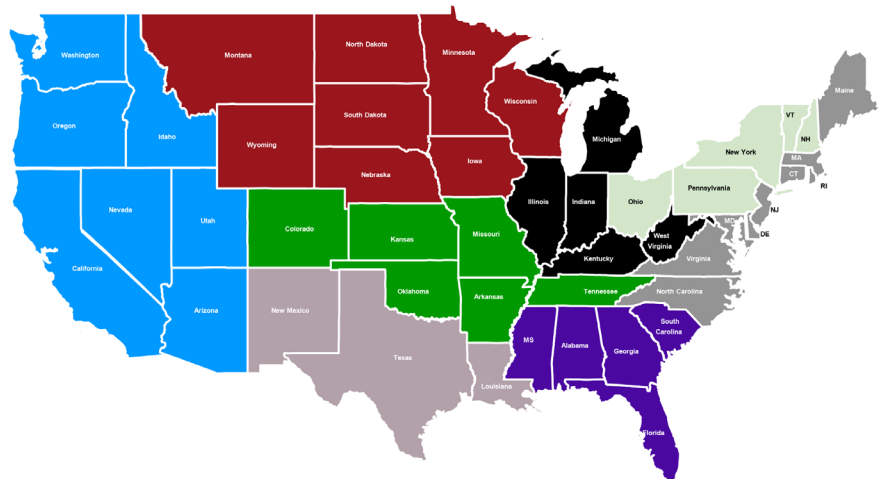

- All transactions are subject to credit review, approval, and financing terms of DLL Finance.
- **Annual and semi-annual** payments are available, contact DLL Finance for more information.
- Other terms available at standard rate.
- Rates above are available for up to 125% of original invoice to dealer.
- Program subject to change.

QUESTIONS? EXPERIENCED SALES STAFF ARE JUST A CALL AWAY - LIMITED STAFF AVAILABLE ON SATURDAYS

Chris Clair
Retail Sales Account Manager
T 800 873 2474 Ext 3070
C 515 393 9027
F 515 334 7804
E christopher.clair@dllgroup.com

Matt Funke
Retail Sales Account Manager
T 800 873 2474 Ext 3005
C 515 422 3454
F 515 334 7804
E matthew.funke@dllgroup.com

Dan Jesse
Retail Sales Account Manager
T 800 873 2474 Ext 2808
C 515 802 2319
F 515 334 7804
E dan.jesse@dllgroup.com

Zeb Ollendick
Retail Sales Account Manager
T 800 873 2474 Ext 3044
C 515 201 5862
F 515 334 7804
E zeb.ollendick@dllgroup.com

Stephanie DeBoer – Team Lead
Retail Sales Account Manager
T 800 873 2474 Ext 2807
C 515 802 2316
F 515 334 7804
E stephanie.deboer@dllgroup.com

Angela Jewell
Retail Sales Account Manager
T 800 873 2474 Ext. 3071
C 515 201 5735
F 515 334 7804
E angela.jewell@dllgroup.com

Wade Beach
Retail Sales Account Manager
T 800 873 2474 Ext 3081
C 605 655 4896
F 515 727 6678
E wade.beach@dllgroup.com

Josh Sunkten
Retail Sales Account Manager
T 800 873 2474 Ext 3057
C 515 218 5383
F 515 334 7804
E josh.sunkten@dllgroup.com

CONTACT INFORMATION: | 800-873-2474 | contactus@dllgroup.com | dllgroup.com