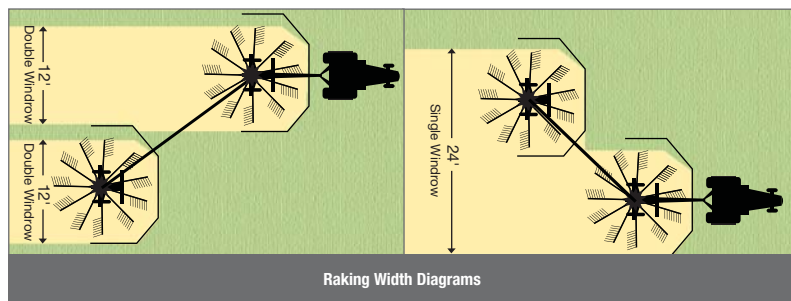

Tandem Rakes

PEQUEA

A SKIBO COMPANY [®]

Tandem Rakes

The Pequea HR24TS features superior raking quality, productivity and flexibility. Our Tandem Rotary Rake allows you to rake either two separate or one combined windrow to serve most bailing or chopping applications. The Pequea HR24TS Tandem Rake features removable arms for easy storage making it the convenient, versatile choice for your raking needs.

HR24TS

- 24' Clean sweep raking width
- 27' Working width
- 98" Transport width
- 78" Transport height
- Rear hydraulic curtain adjustment
- Removable arms

Tandem Rakes

Specifications

Specifications	HR24TS
Working Width	27'
Raking Width	24'
Transport Width	98"
Gear Box	Sealed/Greasable
Gear Reduction	9.7 : 1
Tine Arms	13
Double Tines per Arm	4
PTO HP Requirement	50
Hydraulic Requirement	8 GPM/1800 PSI - 1 Remote
Direction of Raking Action	Left
Weight	3840 lbs.
Tandem Axles	Standard
Wheels & Tires	18.5 x 8 Flotation Tire / Painted Steel 4-Bolt Rim