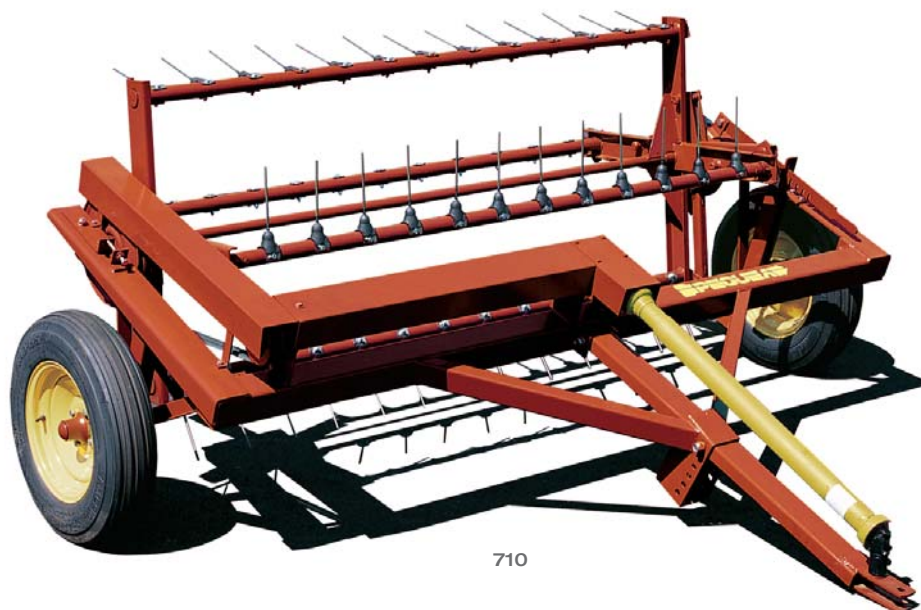

Fluffer Tedders

PEQUEA

A SKIBO COMPANY [®]

Fluffer Tedders

The Pequea Fluffer Tedder's unique action gently lifts and releases hay with minimum damage to leaves. Labor saving, it allows you to aerate hay as a last step before baling or chopping. The Fluffer Tedder gives you better control over how your hay dries no matter how you put it up and allows air to move through your hay for faster drying so the cure is uniform. This is an all-around ideal unit for farmers who insists on high-quality forage.

710

710 910

- 7' (710) or 9' (910) tedding width
- Ground drive or PTO
- 8 adjustable reel settings
- Dependable double belt drive
- Rubber mounted finger action
- Unique cam mechanism adjusts tine angle as bars turn
- Tines gently lift and release forage
- Minimizes damage to chopper heads from stones picked up during raking

Fluffer Tedders		
Specifications	710	910
Tedding Width	7'	9'
PTO Drive		Yes
Ground Drive		Yes
Overall Height		4' 2"
Overall Width	9' 10"	11' 10"
Overall Length		8' 6"
Weight	705 lbs.	850 lbs.
Wheels		15" x 5"
Hubs		4 Bolt
Ball Bearings		Yes
Number of Tines	50	64