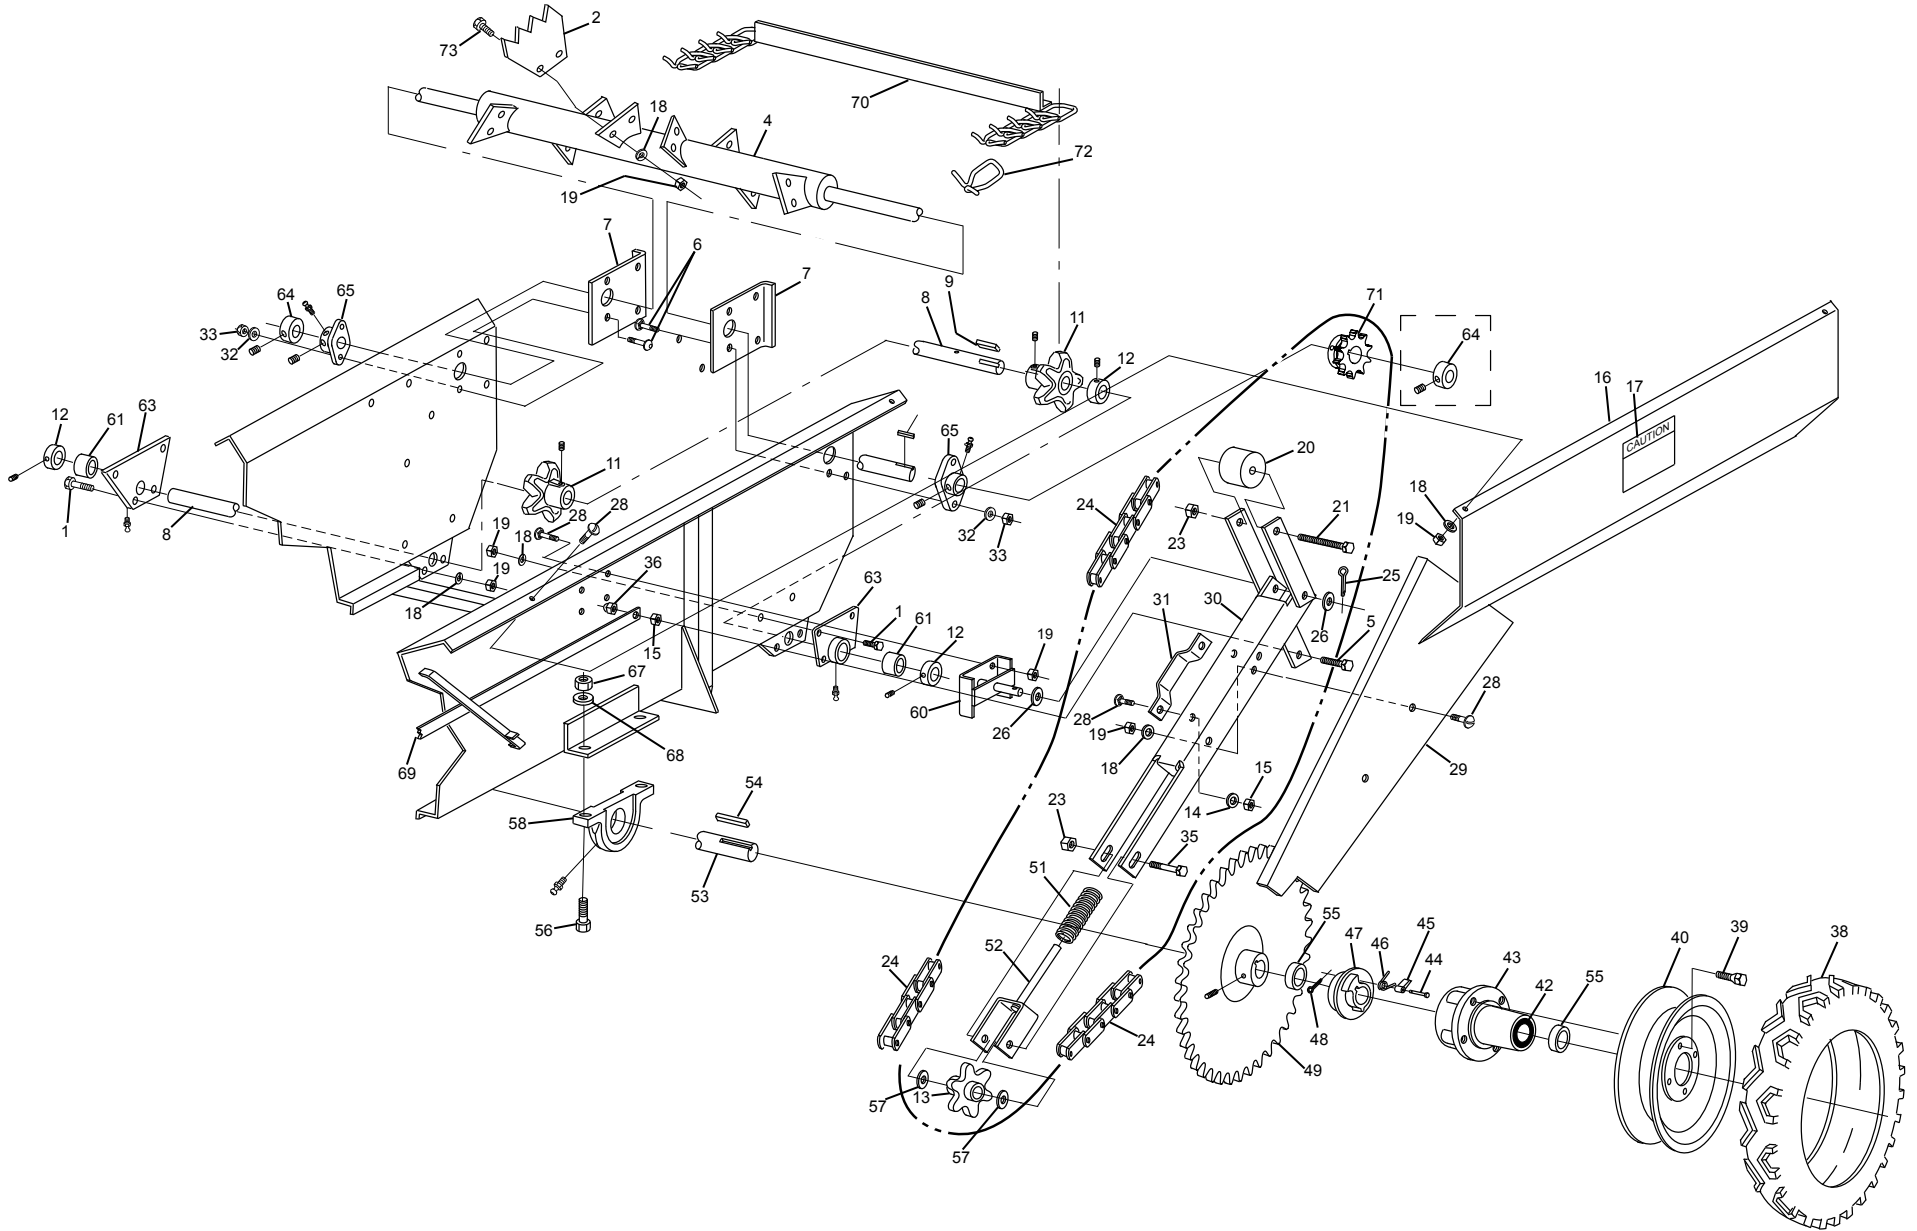

25G Manure Spreader - Front

Ref#	Part#	Description
1	000275	Bolt, 3/8 x 1-1/4
2	401210	Push Arm Control Assembly
3	001035	Flat Washer, 3/8
4	401278	Engaging Linkage Assembly
5	401375	Roll Pin, 3/16 x 1 1/2
6	000820	Lock Washer, 3/8
7	003000	Locknut, 3/8
8	100161	Large Pequea Decal
9	401289	Handle Grip
10	401284	Model 25 Decal
11	000270	Bolt, 3/8 x 1
12	401277	Lever Pivot Assembly, Right
14	401201	Engaging Lever
16	401275	Lever Pivot Assembly, Left
18	401261	Lifter Arm Control Arm
20	000915	Nut, 3/8
24	401282	Front Web Idler Assembly
25	000130	Carriage Bolt, 3/8
26	000132	Carriage Bolt, 3/8 x 3-1/2
27	000245	Bolt, 3/8 x 3/4
28	000905	Wing Nut, 1/4
29	401095	Front Lid
30	400178	Warning Decal
31	401269	Hitch Assembly
32	401326	Jack Assembly S/N -92015
33	401295	Jack Assembly S/N 92015+
34	401841	Hitch Brace
35	400118	1/8" Grease Fitting
36	503050	Operator's Manuals Canister
37	000175	1/4" x 3/4" Hex Head Bolt
38	001020	1/4" USS Flat Washer
39	000805	1/4" Lock Washer
40	000900	1/4" Hex Nut

25G Manure Spreader - Left Side

25G Manure Spreader - Left Side

Ref#	Part#	Description
1	000119	Bolt, 5/16 x 1
2A	401309	Beater Paddle, Right
2B	401060	Beater Paddle, Left
3	002999	Locknut, 5/16
4	401057	Widespread Shaft Assembly
5	000275	Bolt, 3/8 x 1-1/4
6	000360	Bolt, 7/16 x 1-1/2
7	401064	Beater Bearing Bracket
8	401252	Web Shaft
9	401263	Key, 3/16 x 1-3/4
11	401266	Web Sprocket
12	300053	Shaft Collar, 7/8
13	400399	Idler Sprocket
14	000820	Lockwasher, 3/8
15	000915	Nut, 3/8
16	401206	Drive Chain Shield
17	400179	Caution Decal
18	000810	Lock Washer, 5/16
19	000910	Nut, 5/16
20	401232	Drive Chain Idler
21	000460	Bolt, 1/2 x 2-1/2
23	000950	Locknut, 1/2
24	401291	Drive Chain
25	001210	Cotter Pin, 1/8 x 1
26	401311	Spacer
28	000210	5/16 x 3/4 Truss Head Bolt
29	401097	Lifter Arm Chain Shield
30	401270	Lifter Arm Weld Assembly
31	400235	Guide Bracket
32	000830	Lock Washer, 7/16
33	000935	Nut, 7/16
35	000460	Bolt, 1/2 x 2-1/2
36	000920	3/8" Jam Locknut
38	401373	Tire