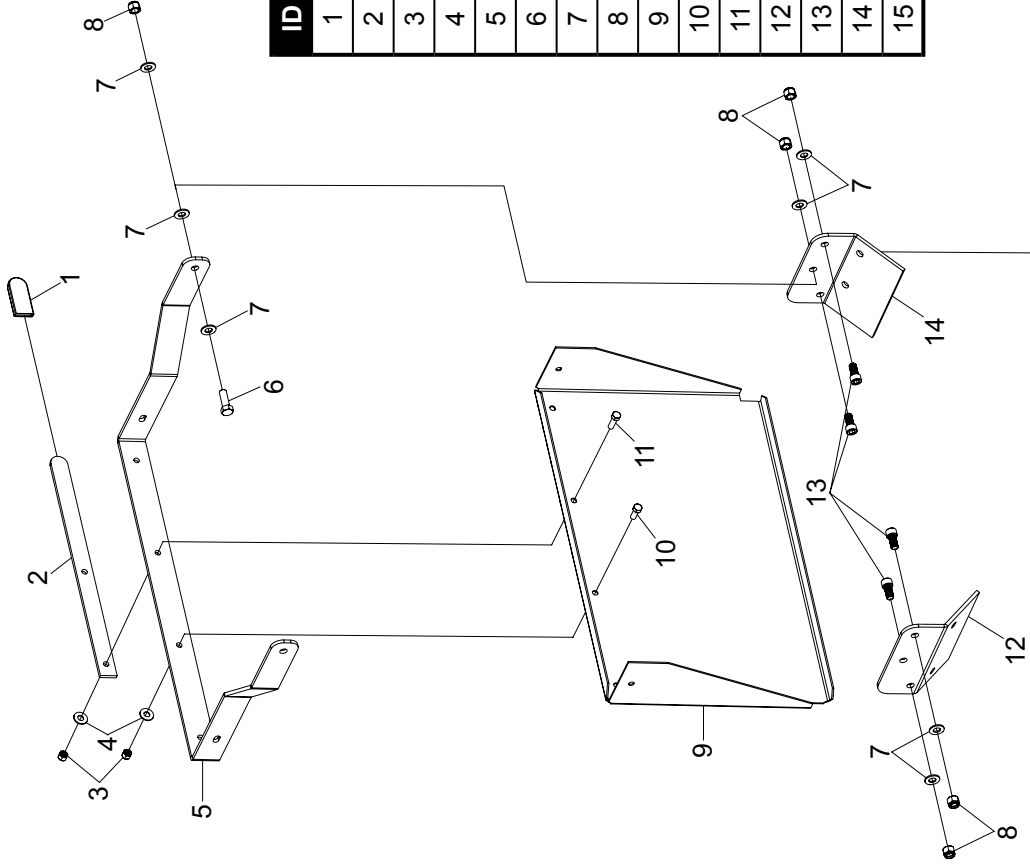

25/35G Endgate Option

ID	Description	Part#	Qty
1	Rubber Handle Cover	401289	1
2	Engate Handle	401157	1
3	3/8" Nylon Lock Nut	003000	6
4	3/8" Flat Washer	001035	6
5	Endgate Arm	401153	1
6	1/2" x 1-1/2" Hex Head Bolt	000435	2
7	1/2" Flat Washer	001061	12
8	1/2" Nylon Lock Nut	000950	10
9	Endgate Panel	401154	1
10	3/8" x 1" Hex Head Bolt	000270	4
11	3/8" x 1-1/4" Hex Head Bolt	000275	2
12	Endgate Bracket, Right	401156	1
13	1/2" x 1" Socket Head Bolt	000404	4
14	Endgate Bracket, Left	401152	1
15	3/8" x 1-1/4" Hex Head Bolt	000275	4