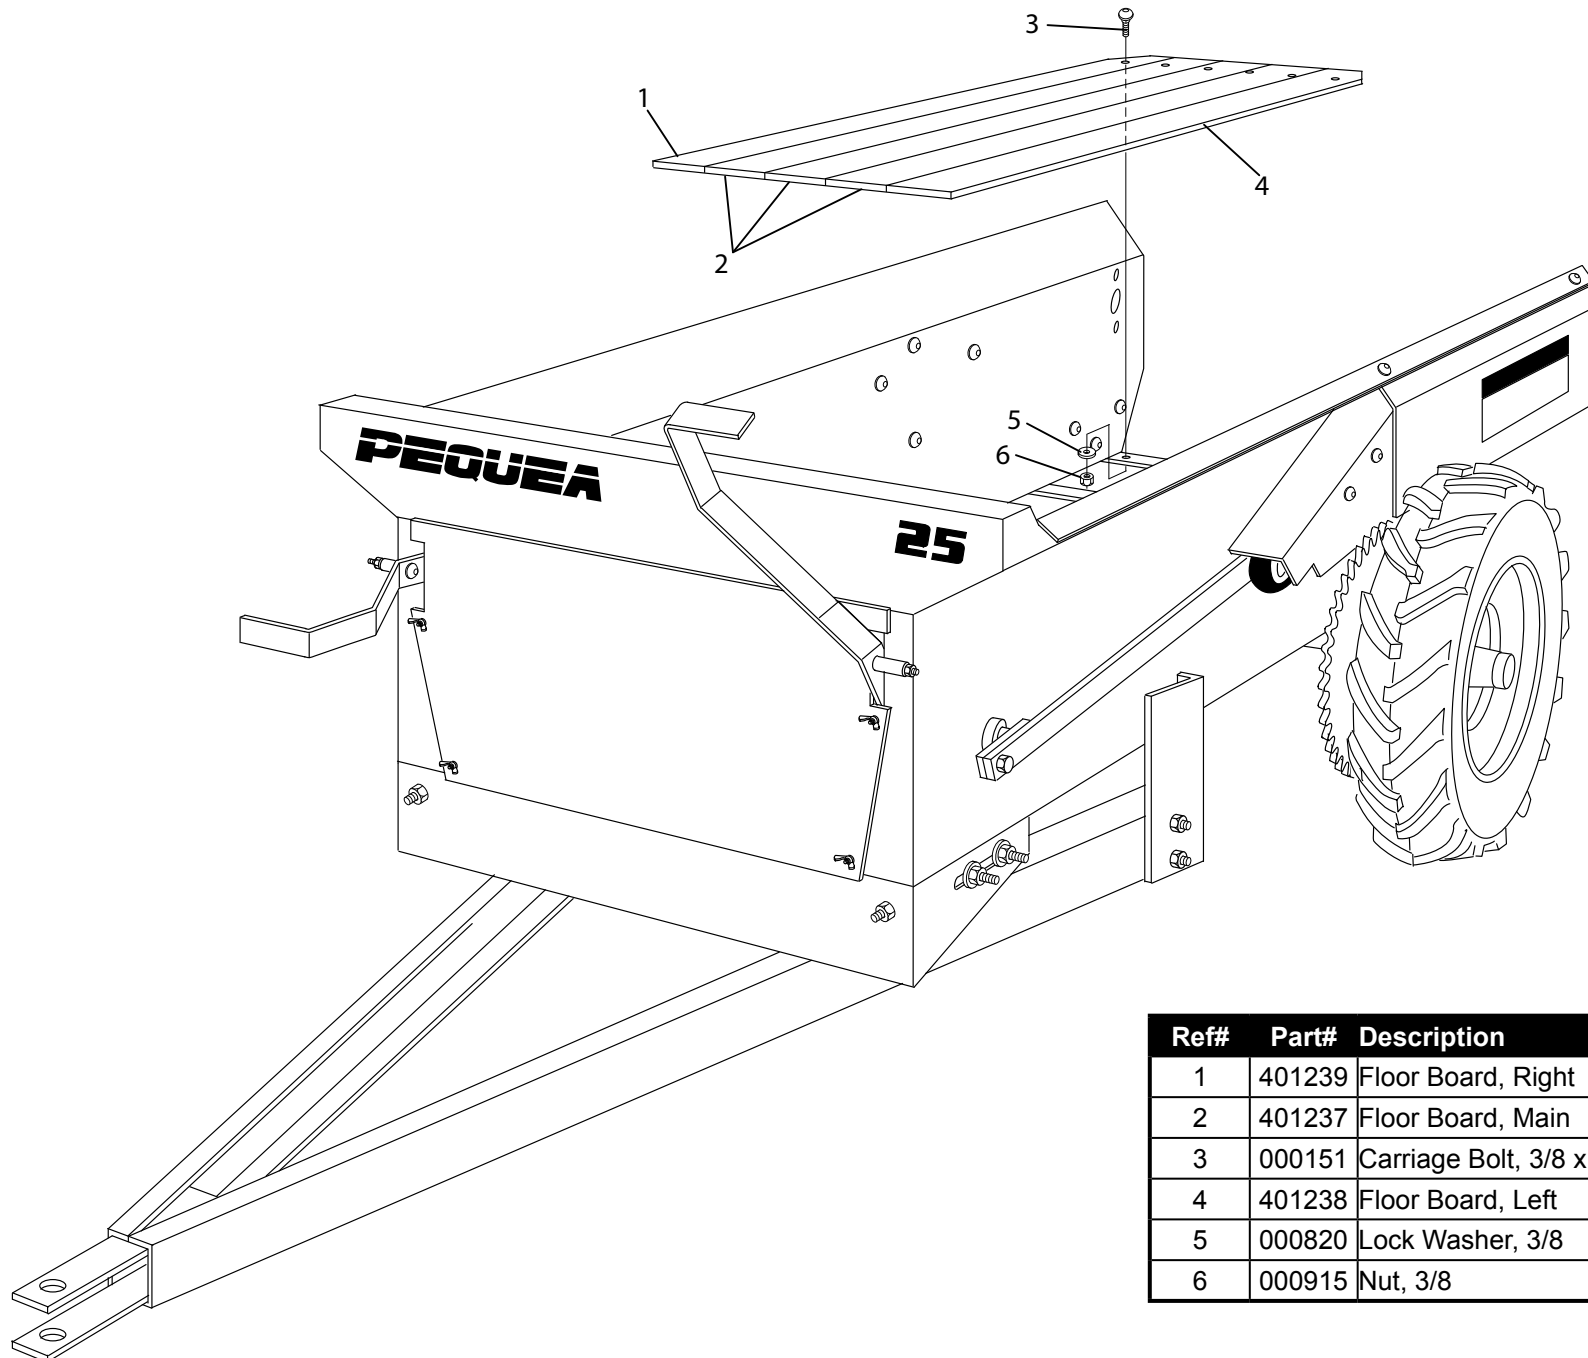

25G Manure Spreader - Right Side

25G Manure Spreader - Right Side

Ref#	Part#	Description
1	401279	Web Slat
2	000476	1/2 x 3 All Thread Bolt
3	400116	Dawg Spring
5	000435	Bolt, 1/2 x 1-1/2
6	000250	Bolt, 3/8 x 7/8
7	401210	Push Arm Control Arm
8	401280	Push Arm Engaging Arm
10	003000	Locknut, 3/8
11	001055	Flatwasher, 1/2
12	000752	Nylon Jam Nut, 1/2
14	001220	Cotter Pin, 3/16 x 1-1/2
15	401299	Cam Roller
16	000970	Nut, 5/8
17	000860	Lock Washer, 5/8
18	401297	Push Arm Weld Assembly
19	401293	Axle Bearing
21	000615	Bolt, 5/8 x 2
23	401193	Axle Shaft
24	400115	Key, 1/4 x 1-1/4
25	401259	Star Hub
26	400147	Cotter Pin, 5/32 x 1
27A	401034	Hub Dawg Spring, Left
27B	401027	Hub Dawg Spring, Right
28A	401327	Hub Dawg, Left

Ref#	Part#	Description
28B	401009	Hub Dawg, Right
29	401028	Clevis Pin
30	000915	Nut, 3/8
31	000820	Lock Washer, 3/8
32	003000	Locknut, 3/8
33	001035	Flatwasher, 3/8
35	401300	Ratchet Arm Assembly
36	000470	Bolt, 1/2 x 3
37	000810	Lock Washer, 5/16
38	000910	Nut, 5/16
39	401240	Push Arm Shield Assembly
40	400404	Spring
41	401252	Web Shaft
42	401255	Ratchet Dawg Assembly
44	000940	1/2" Hex Nut
45	401271	Idler Dawg Assembly
46	401260	Ratchet Wheel Assembly
49	401220	Web Bearing
50	000220	Bolt, 5/16 x 1
51	300053	Shaft Collar, 7/8
53	401263	Key, 3/16 x 1-3/4
54	000210	5/16 x 3/4 Truss Head Bolt
55	401246	Backing Hub
56	401266	Web Sprocket

25G Manure Spreader - Floor

Ref#	Part#	Description
1	401239	Floor Board, Right
2	401237	Floor Board, Main
3	000151	Carriage Bolt, 3/8 x 1-1/2
4	401238	Floor Board, Left
5	000820	Lock Washer, 3/8
6	000915	Nut, 3/8