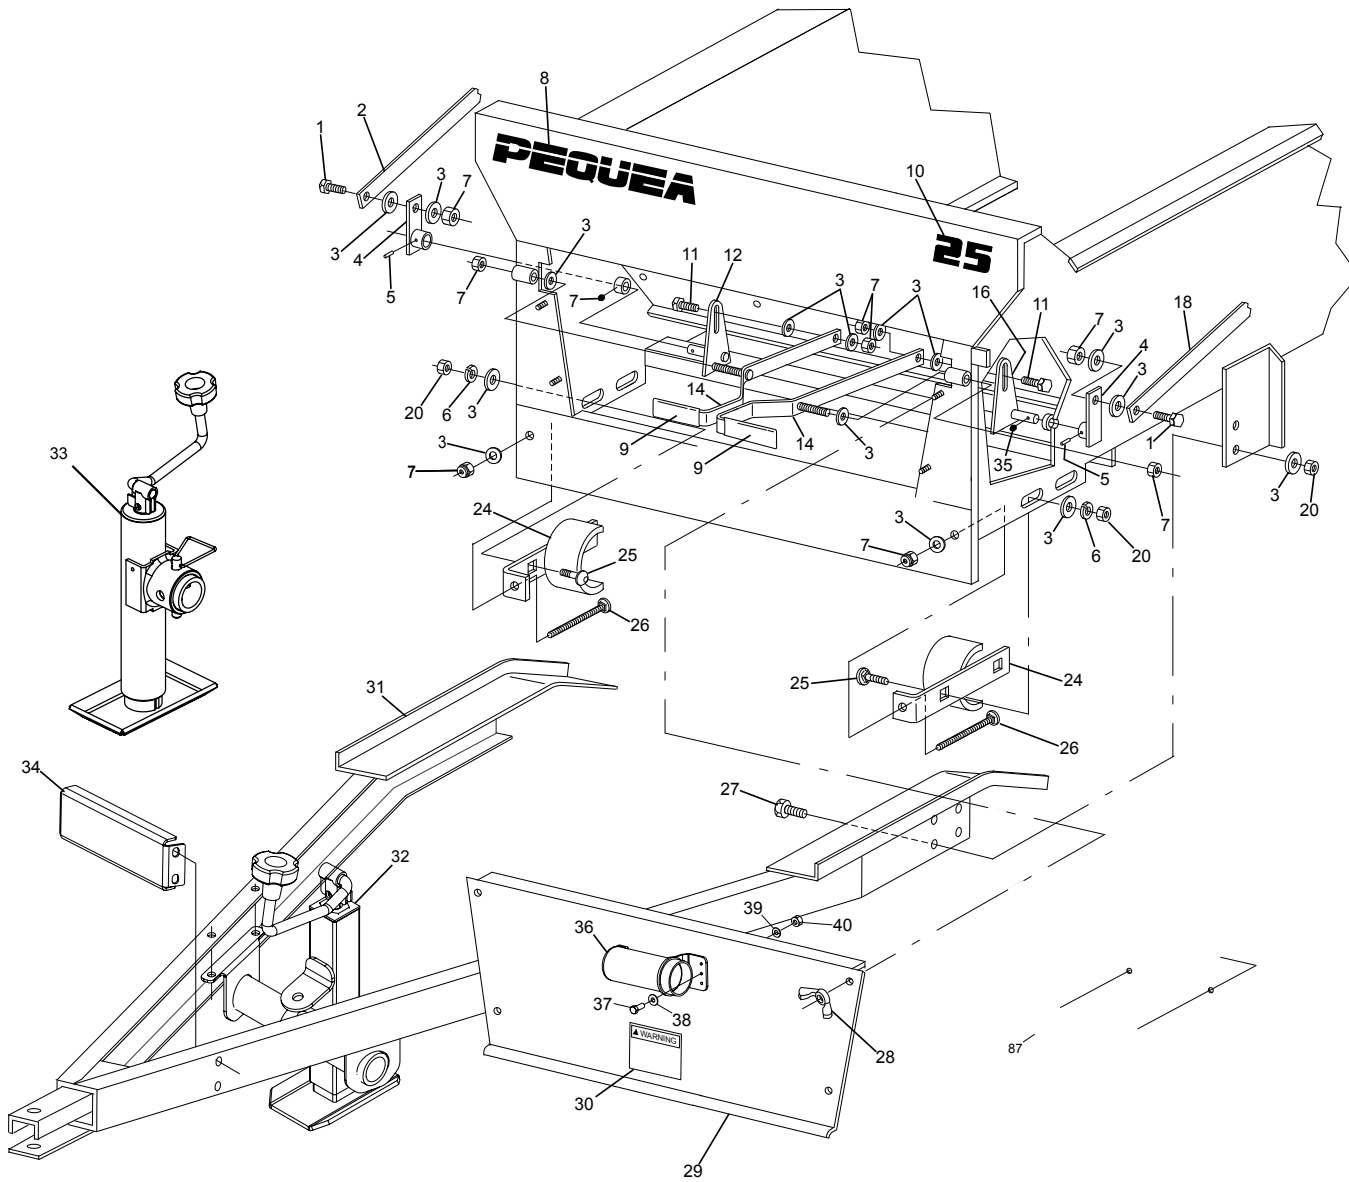

25G Manure Spreader - Front

Ref#	Part#	Description
1	000275	Bolt, 3/8 x 1-1/4
2	401210	Push Arm Control Assembly
3	001035	Flat Washer, 3/8
4	401278	Engaging Linkage Assembly
5	401375	Roll Pin, 3/16 x 1 1/2
6	000820	Lock Washer, 3/8
7	003000	Locknut, 3/8
8	100161	Large Pequea Decal
9	401289	Handle Grip
10	401284	Model 25 Decal
11	000270	Bolt, 3/8 x 1
12	401277	Lever Pivot Assembly, Right
14	401201	Engaging Lever
16	401275	Lever Pivot Assembly, Left
18	401261	Lifter Arm Control Arm
20	000915	Nut, 3/8
24	401282	Front Web Idler Assembly
25	000130	Carriage Bolt, 3/8
26	000132	Carriage Bolt, 3/8 x 3-1/2
27	000245	Bolt, 3/8 x 3/4
28	000905	Wing Nut, 1/4
29	401095	Front Lid
30	400178	Warning Decal
31	401269	Hitch Assembly
32	401326	Jack Assembly S/N -92015
33	401295	Jack Assembly S/N 92015+
34	401841	Hitch Brace
35	400118	1/8" Grease Fitting
36	503050	Operator's Manuals Canister
37	000175	1/4" x 3/4" Hex Head Bolt
38	001020	1/4" USS Flat Washer
39	000805	1/4" Lock Washer
40	000900	1/4" Hex Nut

25G Manure Spreader - Left Side

25G Manure Spreader - Left Side

Ref#	Part#	Description
1	000119	Bolt, 5/16 x 1
2A	401309	Beater Paddle, Right
2B	401060	Beater Paddle, Left
3	002999	Locknut, 5/16
4	401057	Widespread Shaft Assembly
5	000275	Bolt, 3/8 x 1-1/4
6	000360	Bolt, 7/16 x 1-1/2
7	401064	Beater Bearing Bracket
8	401252	Web Shaft
9	401263	Key, 3/16 x 1-3/4
11	401266	Web Sprocket
12	300053	Shaft Collar, 7/8
13	400399	Idler Sprocket
14	000820	Lockwasher, 3/8
15	000915	Nut, 3/8
16	401206	Drive Chain Shield
17	400179	Caution Decal
18	000810	Lock Washer, 5/16
19	000910	Nut, 5/16
20	401232	Drive Chain Idler
21	000460	Bolt, 1/2 x 2-1/2
23	000950	Locknut, 1/2
24	401291	Drive Chain
25	001210	Cotter Pin, 1/8 x 1
26	401311	Spacer
28	000210	5/16 x 3/4 Truss Head Bolt
29	401097	Lifter Arm Chain Shield
30	401270	Lifter Arm Weld Assembly
31	400235	Guide Bracket
32	000830	Lock Washer, 7/16
33	000935	Nut, 7/16
35	000460	Bolt, 1/2 x 2-1/2
36	000920	3/8" Jam Locknut
38	401373	Tire