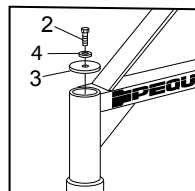

* Not Shown

*34-37

*43
*44
45

33
38
31

Feeder Parts List

Ref#	Description	520	525	530
1	Front Dolly Assembly		300588	
2	Bolt, 1/2 x 1-1/4		000420	
3	Dolly Washer		300546	
4	Lock Washer, 1/2		000840	
5	Front Spindle Only		300510	
6	Front Hub Complete		300122	
7	Front Hub Only		300033