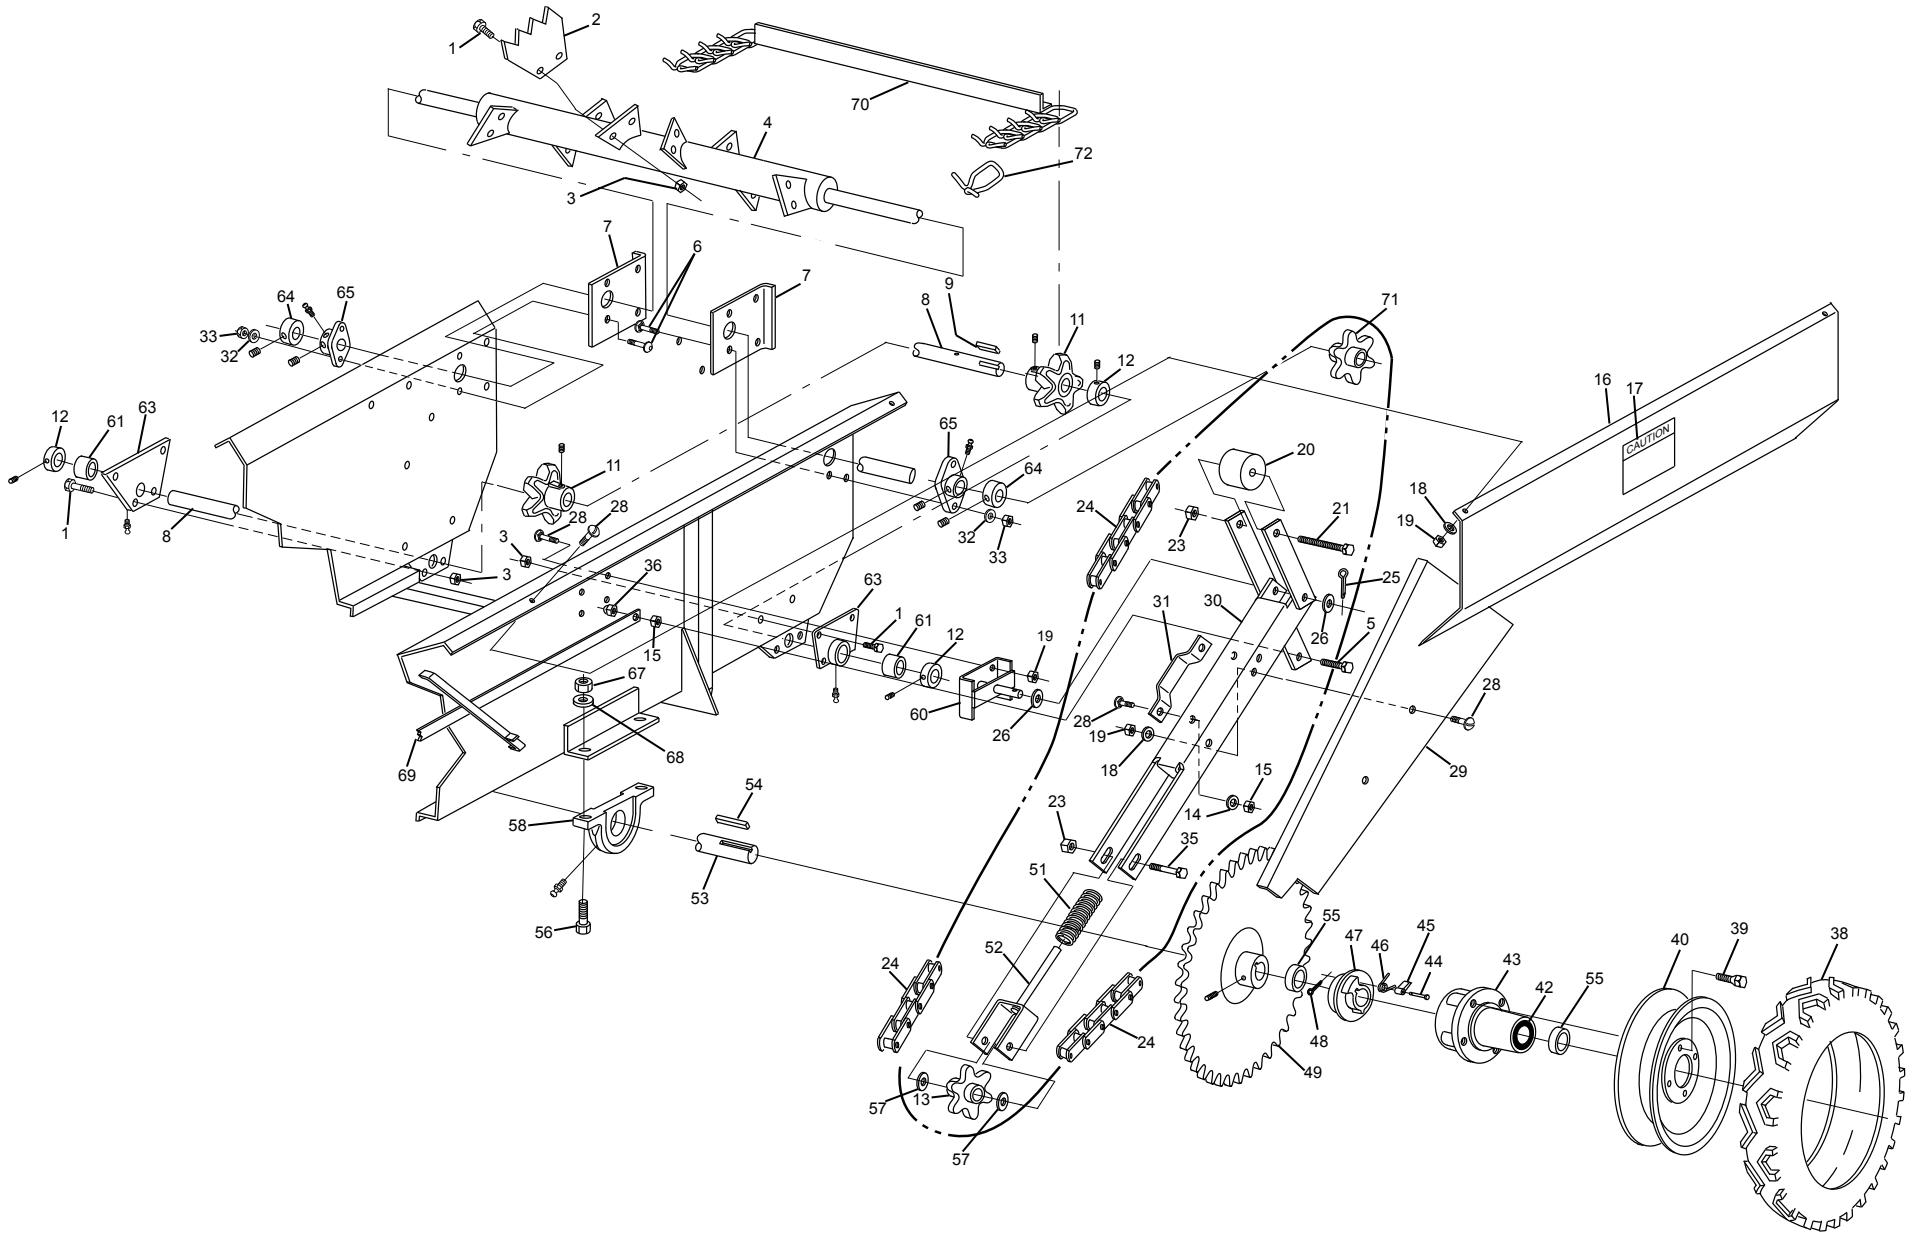

25G Manure Spreader - Front

Ref#	Part#	Description
1	000275	Bolt, 3/8 x 1-1/4
2	401210	Push Arm Control Assembly
3	001035	Flat Washer, 3/8
4	401278	Engaging Linkage Assembly
5	401375	Roll Pin, 3/16 x 1 1/2
6	000820	Lock Washer, 3/8
7	003000	Locknut, 3/8
8	100161	Large Pequea Decal
9	401289	Handle Grip
10	401284	Model 25 Decal
11	000270	Bolt, 3/8 x 1
12	401277	Lever Pivot Assembly, Right
14	401201	Engaging Lever
16	401275	Lever Pivot Assembly, Left
18	401261	Lifter Arm Control Arm
20	000915	Nut, 3/8
24	401282	Front Web Idler Assembly
25	000130	Carriage Bolt, 3/8 x 1-1/2
26	000132	Carriage Bolt, 3/8 x 3-1/2
27	000245	Bolt, 3/8 x 3/4
28	000905	Wing Nut, 1/4
29	401095	Front Lid
30	400178	Warning Decal
31	401269	Hitch Assembly
32	401326	Jack Assembly

25G Manure Spreader - Left Side

25G Manure Spreader - Left Side

Ref#	Part#	Description
1	000220	Bolt, 5/16 x 1
2A	401309	Beater Paddle, Right
2B	401060	Beater Paddle, Left
3	002999	Locknut, 5/16
4	401057	Widespread Shaft Assembly
5	000275	Bolt, 3/8 x 1-1/4
6	000360	Bolt, 7/16 x 1-1/2
7	401064	Beater Bearing Bracket
8	401252	Web Shaft
9	401263	Key, 3/16 x 1-3/4
11	401266	Web Sprocket
12	300053	Shaft Collar, 7/8
13	400399	Idler Sprocket
14	000820	Lockwasher, 3/8
15	000915	Nut, 3/8
16	401206	Drive Chain Shield
17	400179	Caution Decal
18	000810	Lock Washer, 5/16
19	000910	Nut, 5/16
20	401232	Drive Chain Idler
21	000460	Bolt, 1/2 x 2-1/2
23	000950	Locknut, 1/2
24	401291	Drive Chain
25	001210	Cotter Pin, 1/8 x 1
26	401311	Spacer
28	000210	5/16 x 3/4 Truss Head Bolt
29	401097	Lifter Arm Chain Shield
30	401270	Lifter Arm Weld Assembly
31	400235	Guide Bracket
32	000830	Lock Washer, 7/16
33	000935	Nut, 7/16
35	000460	Bolt, 1/2 x 2-1/2
36	003000	Locknut, 3/8
38	401373	Tire