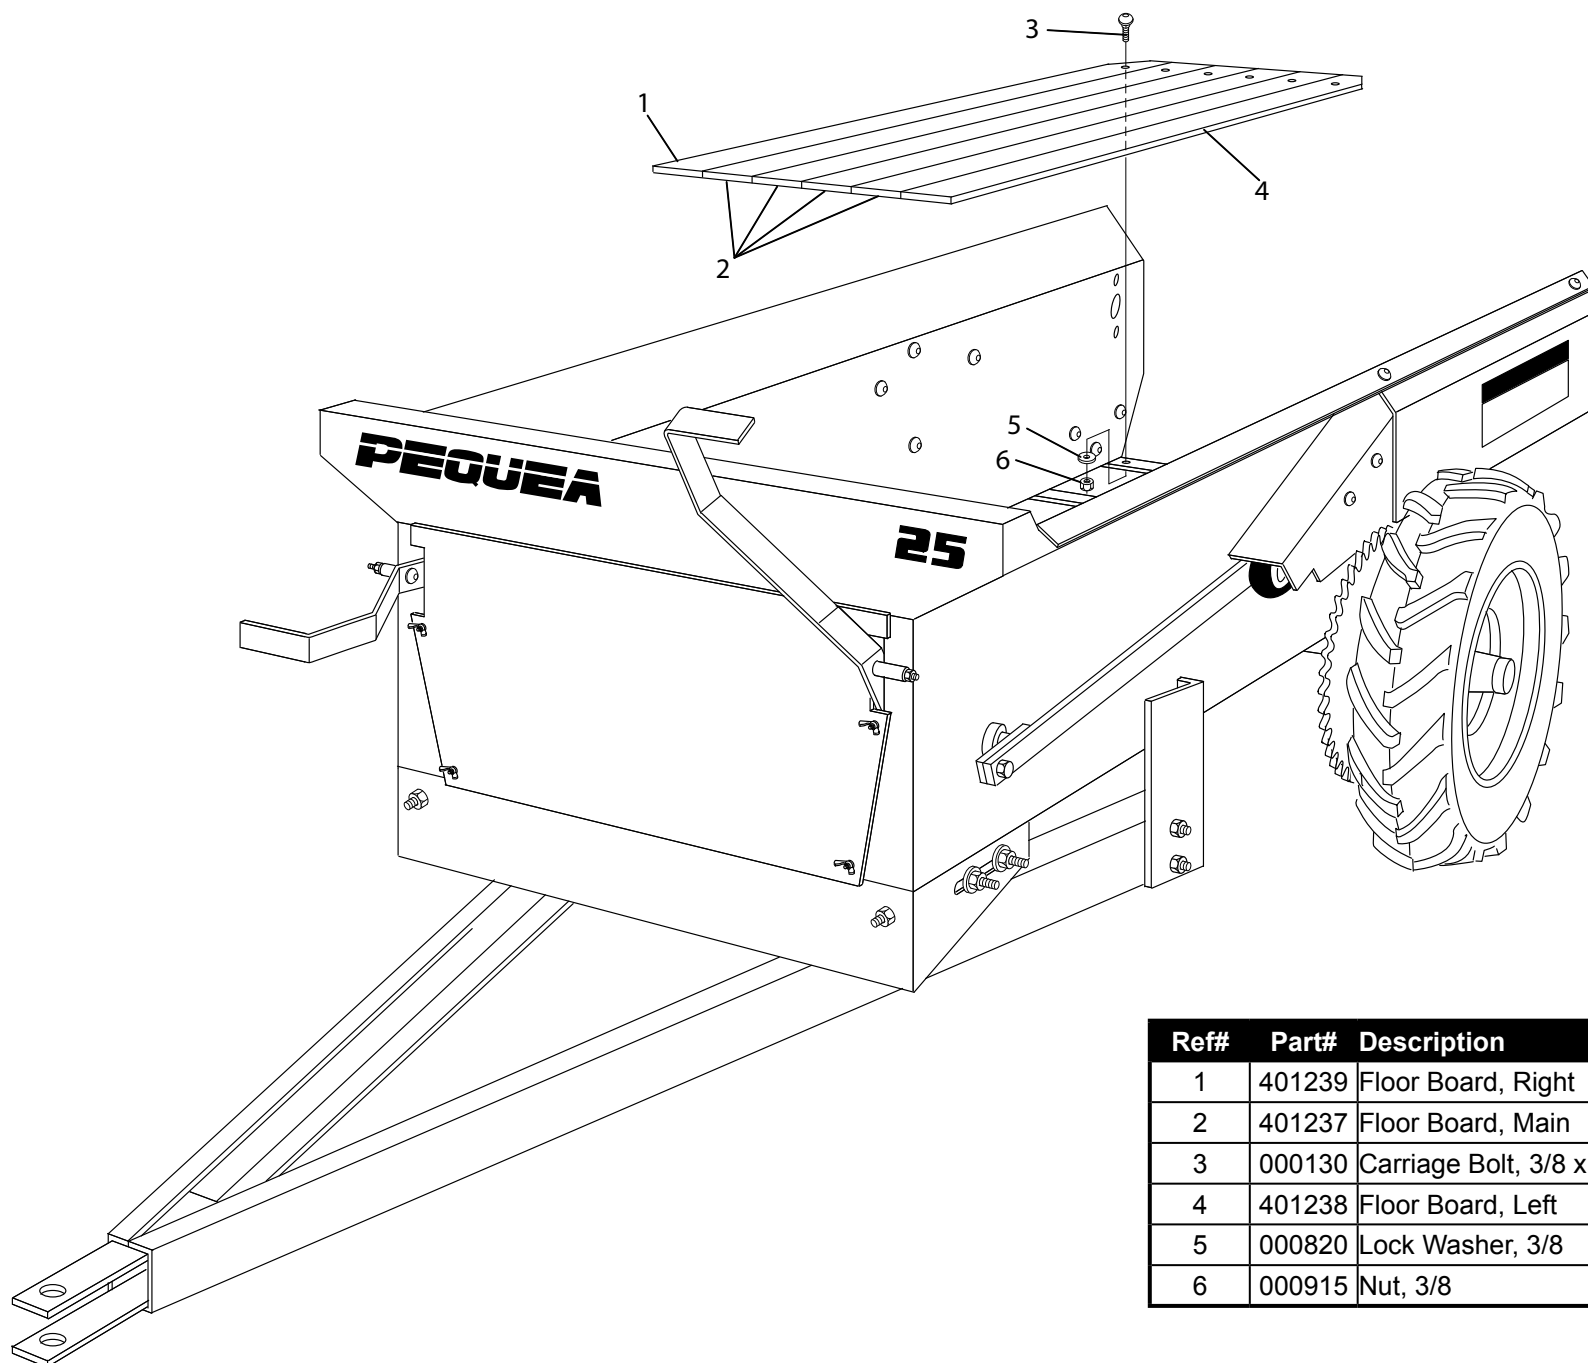

25G Manure Spreader - Floor

Ref#	Part#	Description
1	401239	Floor Board, Right
2	401237	Floor Board, Main
3	000130	Carriage Bolt, 3/8 x 1-3/4
4	401238	Floor Board, Left
5	000820	Lock Washer, 3/8
6	000915	Nut, 3/8