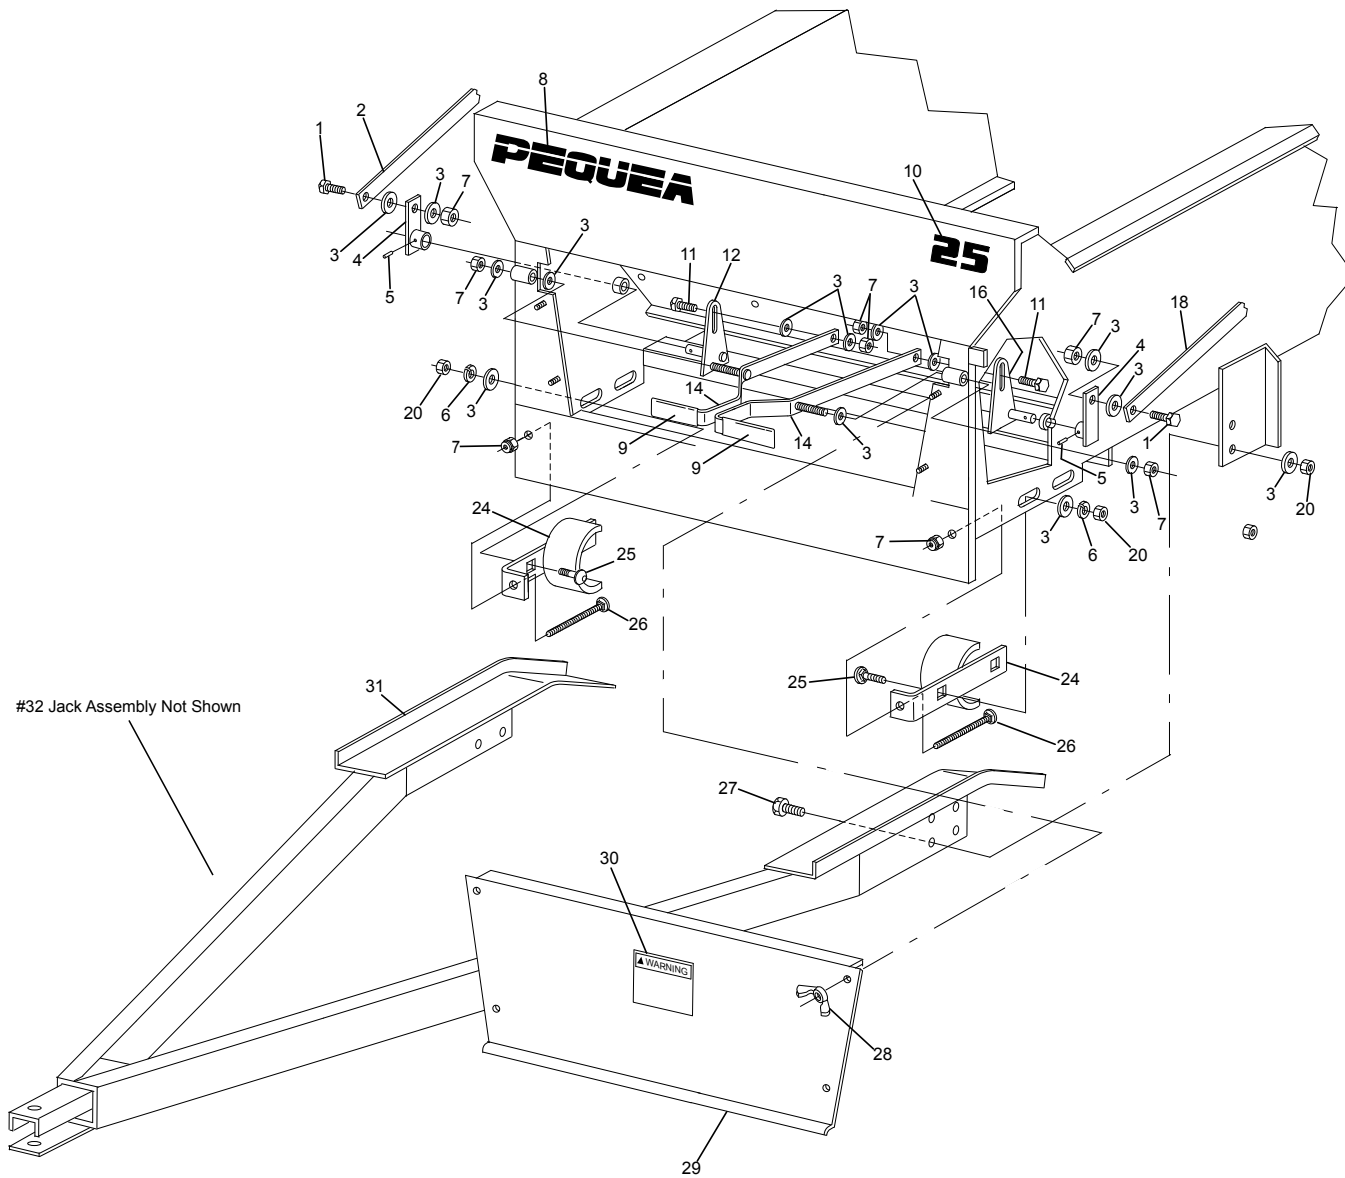

25G Manure Spreader - Front

Ref#	Part#	Description
1	000275	Bolt, 3/8 x 1-1/4
2	401210	Push Arm Control Assembly
3	001035	Flat Washer, 3/8
4	401278	Engaging Linkage Assembly
5	401375	Roll Pin, 3/16 x 1 1/2
6	000820	Lock Washer, 3/8
7	003000	Locknut, 3/8
8	100161	Large Pequea Decal
9	401289	Handle Grip
10	401284	Model 25 Decal
11	000270	Bolt, 3/8 x 1
12	401277	Lever Pivot Assembly, Right
14	401201	Engaging Lever
16	401275	Lever Pivot Assembly, Left
18	401261	Lifter Arm Control Arm
20	000915	Nut, 3/8
24	401282	Front Web Idler Assembly
25	000130	Carriage Bolt, 3/8 x 1-1/2
26	000132	Carriage Bolt, 3/8 x 3-1/2
27	000245	Bolt, 3/8 x 3/4
28	000905	Wing Nut, 1/4
29	401095	Front Lid
30	400178	Warning Decal
31	401269	Hitch Assembly
32	401326	Jack Assembly

25G Manure Spreader - Left Side

25G Manure Spreader - Left Side

Ref#	Part#	Description
1	000220	Bolt, 5/16 x 1
2A	401309	Beater Paddle, Right
2B	401060	Beater Paddle, Left
3	002999	Locknut, 5/16
4	401057	Widespread Shaft Assembly
5	000275	Bolt, 3/8 x 1-1/4
6	000360	Bolt, 7/16 x 1-1/2
7	401064	Beater Bearing Bracket
8	401252	Web Shaft
9	401263	Key, 3/16 x 1-3/4
11	401266	Web Sprocket
12	300053	Shaft Collar, 7/8
13	400399	Idler Sprocket
14	000820	Lockwasher, 3/8
15	000915	Nut, 3/8
16	401206	Drive Chain Shield
17	400179	Caution Decal
18	000810	Lock Washer, 5/16
19	000910	Nut, 5/16
20	401232	Drive Chain Idler
21	000460	Bolt, 1/2 x 2-1/2
23	000950	Locknut, 1/2
24	401291	Drive Chain
25	001210	Cotter Pin, 1/8 x 1
26	401311	Spacer
28	000210	5/16 x 3/4 Truss Head Bolt
29	401097	Lifter Arm Chain Shield
30	401270	Lifter Arm Weld Assembly
31	400235	Guide Bracket
32	000830	Lock Washer, 7/16
33	000935	Nut, 7/16
35	000460	Bolt, 1/2 x 2-1/2
36	003000	Locknut, 3/8
38	401373	Tire