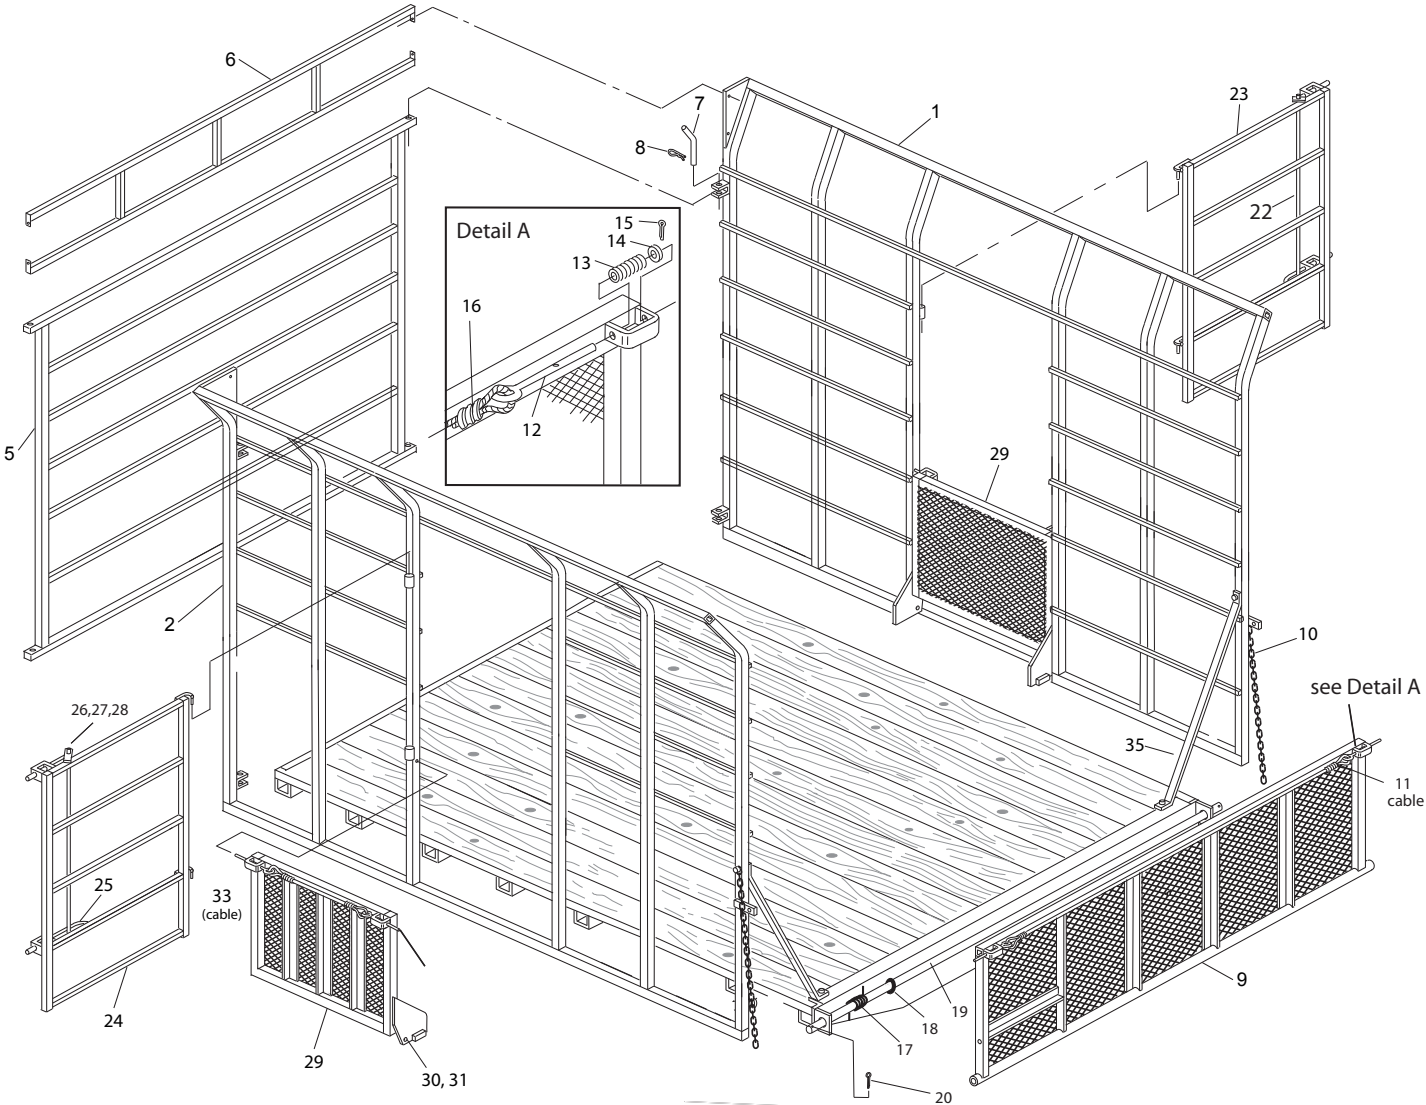

Bale Rack - Model 8618

Bale Rack - Model 8618

Ref#	Description	Part#
1	<i>Side,Left</i>	
	Straight (not shown)	200025
	Flared	200031
2	<i>Side,Right</i>	
	Straight (not shown)	200030
	Flared	200032
5	Rear Gate	200208
6	Top Brace, Rear	200206
7	Rear Gate Pin	100330
8	Pin Clip	200011
9	Front Gate	200211
10	Chain	200043
11	Latch Cable, Front Gate	200216
12	Latch Pin	500140
13	Spring	500141
14	Washer	001061
15	Cotter Pin 3/32 x 1-1/2	001205
16	Cable Ferrule	500139
17	Spring Assist Spring	200220
18	Locking Collar	102194
19	Gate Mounting Shaft	200217
20	Cotter Pin 1/4 x 2"	001230
22	Side Gate Handle,Left	200094
23	Side Gate, Left	200085
24	Side Gate, Right	200100
25	Side Gate Handle,Right	200095
26	Bolt-1/4 x 1"	100148
27	Locknut-1/4	003001
28	Latch Pin Linkage	200092
29	Side Porch	200078
30	Bolt-3/8 x 2-1/2	000300
31	Locknut-3/8	003000
33	Latch Cable, Side Porch	200122
35	Corner Brace	200219